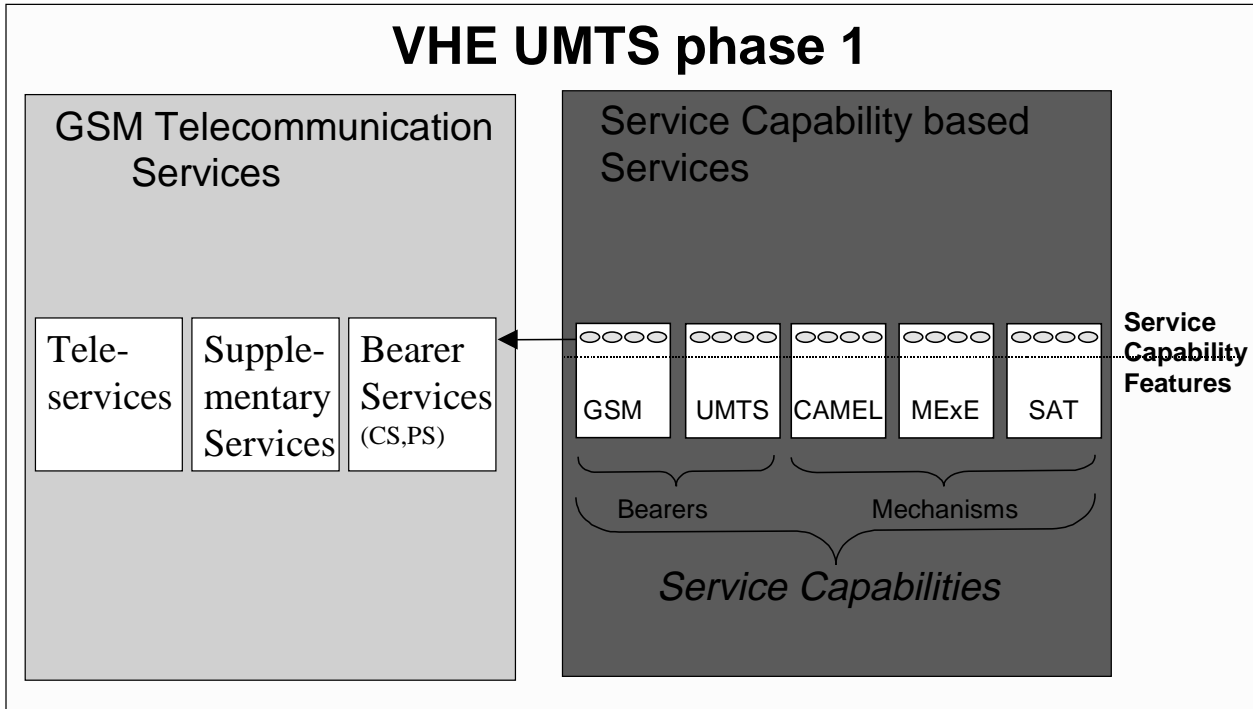

3GPP_TSG_SA_WG1 (Services) S1-99061
Sophia Antipolis, Feb 1-5 1999

VHE

VHE Document UMTS 22.21

VHE Component

Frame work

VHE

Services

Requirements of VHE Components

- User
- Home Environment
- Serving Network
- VASP
- Service Features
- VHE execution environment
- Charging and Security