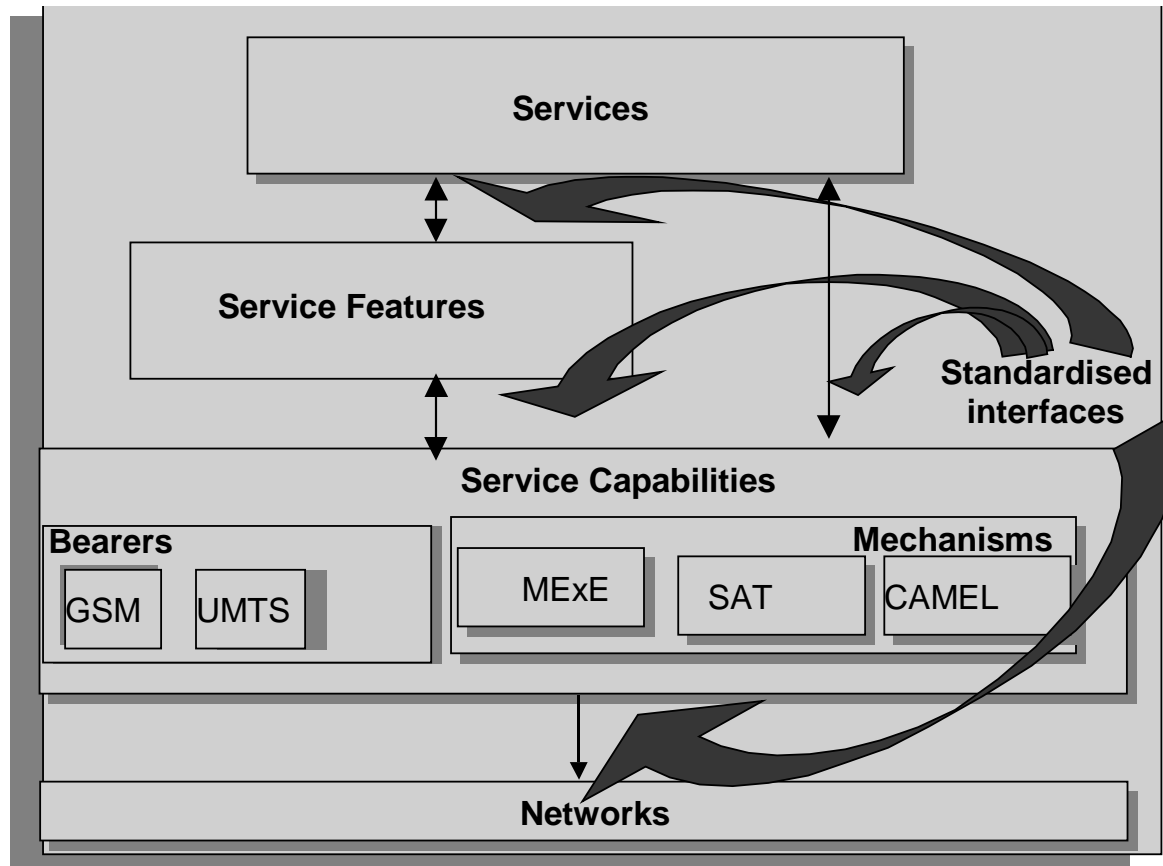

3GPP_TSG_SA_WG1 (Services) S1-99061
Sophia Antipolis, Feb 1-5 1999

VHE

VHE Document UMTS 22.21

VHE Component

Frame work

VHE

Services

Requirements of VHE Components

- User
- Home Environment
- Serving Network
- VASP
- Service Features
- VHE execution environment
- Charging and Security