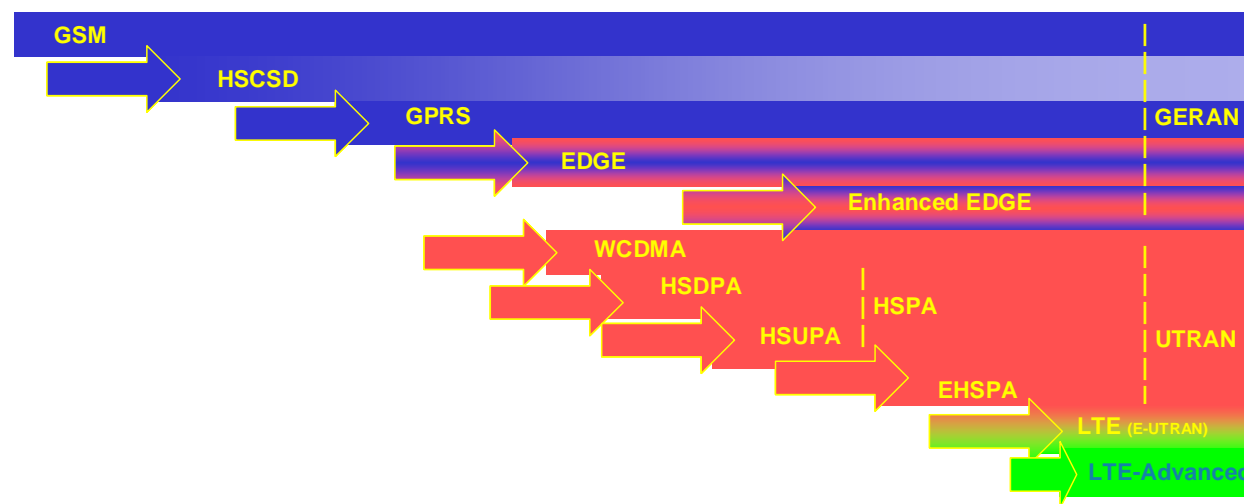

3GPP IMT-Advanced Evaluation Workshop

Other considerations

December 17-18, 2009

3GPP Individual Members by Organizational Partner / Region

3GPP technology is supported by six national / regional standard bodies and 373* companies (equipment suppliers, network operators, service providers, etc).

* As of December 2009

Membership of a particular standards body is not necessarily restricted to organizations from the country / region concerned.

Why choose LTE-Advanced?

- LTE-Advanced is the latest technology on a continuum spanning nearly three decades.

- 3GPP technologies account for around 85% of the installed mobile cellular systems globally.
- Largest and most viable installed ecosystem in the world for wireless

Why choose LTE-Advanced?

 LTE-Advanced from 3GPP covers the entire broadband mobility system: