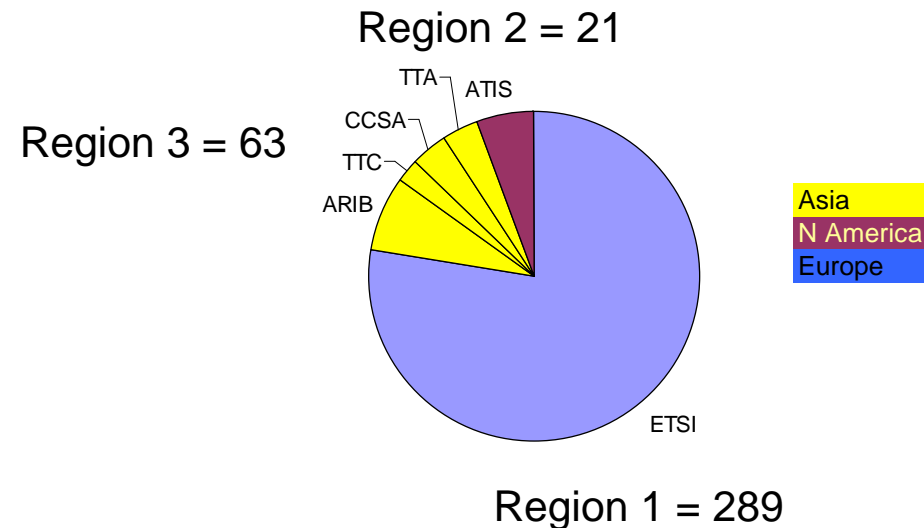

3GPP Individual Members by Organizational Partner / Region

3GPP technology is supported by six national / regional standard bodies and 373* companies (equipment suppliers, network operators, service providers, etc).

* As of December 2009

Membership of a particular standards body is not necessarily restricted to organizations from the country / region concerned.