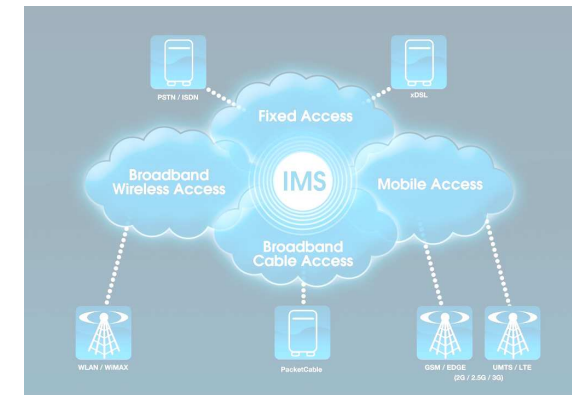

Why choose LTE-Advanced?

LTE-Advanced from 3GPP covers the entire broadband mobility system:

- radio access
- core network (EPC, IMS)

- network management
- billing
- codecs
- ...