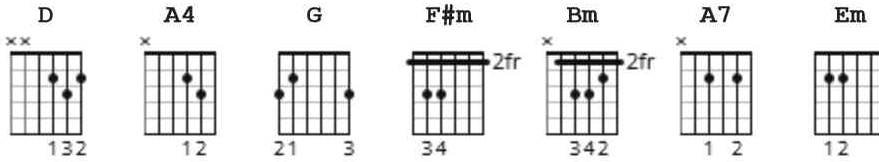

Now And Forever Chords by Carole King

Difficulty: intermediate

Tuning: EADGBE

CHORDS

Intro: D A4 G Asus7 (pause)

D A4 G D
 Now and for-ever you'll be a part of me and the mem'ry cuts like a knife
 A4 D A4 G
 Didn't we find the ecstasy didn't we share the daylight when you walked
 D
 into my life

F#m G A7 Bm Em
 We are the lucky ones, some people never get to do..now and for-ever
 Asus7 A7 D D (A-A) D
 I will always think of you

G D
 (bridge) Didn't we come together...didn't we live together
 Em D Bm
 Didn't we cry together...didn't we play together...didn't we love together
 Em Asus7 A7 (pause)
 and together we lit up the world